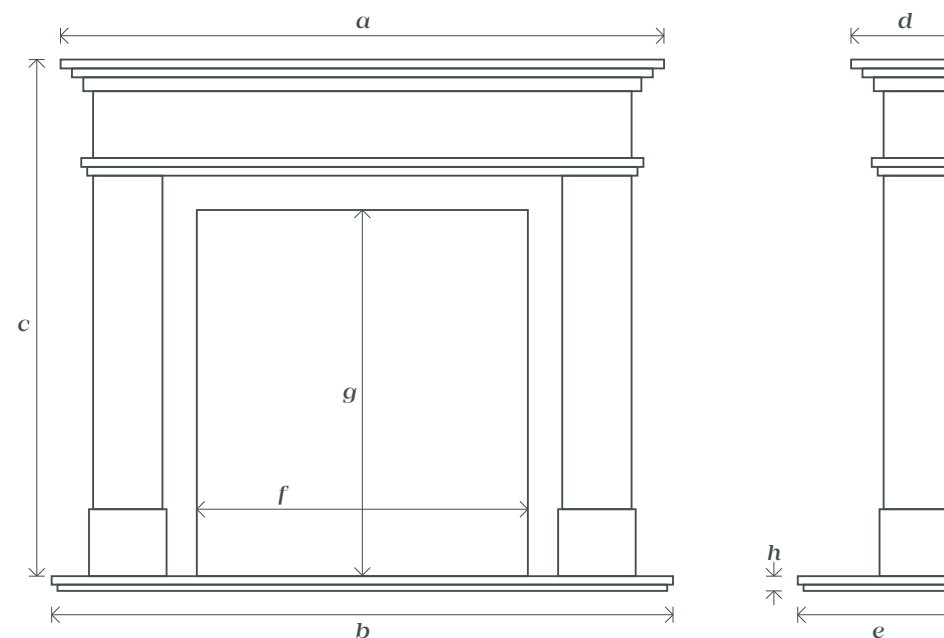

# Standard Sizes

Fireplace	Surround Width (a)	Height (c) (excl. hearth)	Opening W(f) x H(g)	Shelf Depth (d)	Hearth W(b) x D(e) x H(h)
<b>Amelia</b>	1,270mm	1,090mm	915 x 915mm	125mm	Not applicable
<b>Avelyne</b>	1,370mm	1,105mm	686 x 775mm	215mm	1,370 x 380 x 50mm
<b>Balmoral</b>	1,370mm	1,152mm	992 x 912mm	197mm	Not applicable
<b>Berkley</b>	1,370mm	1,045mm	900 x 810mm	195mm	1,370 x 380 x 50mm
<b>Broadway</b>	1,370mm	1,090mm	860 x 870mm	165mm	1,370 x 380 x 50mm
<b>Edessa</b>	1,275mm	970mm	855 x 760mm	180mm	1,350 x 380 x 50mm
<b>Flat Victorian</b>	1,370mm	1,130mm	915 x 915mm	200mm	Not applicable
<b>Harewood</b>	1,370mm	1,165mm	825 x 890mm	215mm	1,370 x 380 x 70mm
<b>Harrison</b>	1,370mm	1,055mm	762 x 750mm	205mm	1,370 x 380 x 50mm
<b>New Nexus</b>	1,323mm	1,055mm	939 x 863mm	152mm	1,370 x 380 x 50mm
<b>Phoenix</b>	1,220mm	1,055mm	716 x 790mm	200mm	1,220 x 380 x 65mm
<b>Rembrandt</b>	1,550mm	1,210mm	915 x 890mm	240mm	Not applicable
<b>Shelby</b>	1,220mm	1,010mm	760 x 770mm	175mm	1,220 x 380 x 50mm
<b>Sutton</b>	1,370mm	1,180mm	915 x 915mm	180mm	Not applicable
<b>Wragby</b>	1,470mm	1,170mm	840 x 840mm	230mm	Not applicable