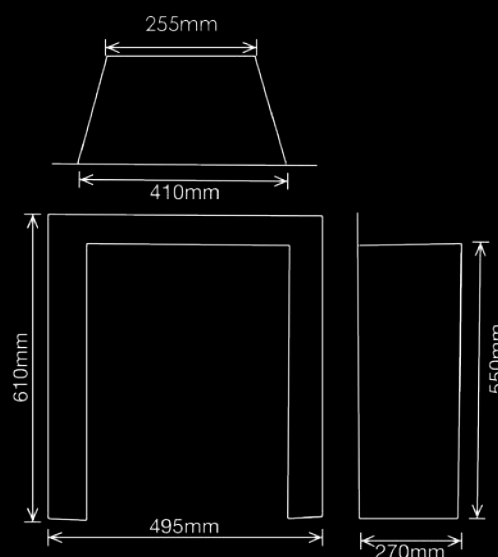

COALS

PEBBLES

LOGS

MONTANA INSET GAS FIRE SHOWN ABOVE IN A 3 SIDED ROYALE WITH LOGS

The montana glass fronted gas fire , can be installed standard as a stand alone gas fire or as shown above with the royale 3 or 4 sided trims , & is also available with the options range of gas fires

THE MONTANA FUEL BEDS ARE FIXED SO GUARANTEED FLAME PICTURE EVERY TIME