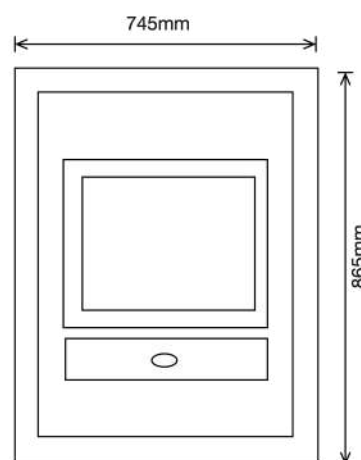

OPTION 2,3,4,5

OPTIONS SIZES TO LEFT

A FITTING FRAME IS SUPPLIED FOR EASY INSTALLATION OF THE OPTIONS FIRES

OPENING SIZES REQUIRED

415mm WIDE
570mm HIGH (MUST BE 300mm OFF THE FLOOR OR HEARTH REQUIRED)
DEPTH WITH GEM 250 mm
DEPTH WITH MONTANA 320 mm

ALL OF THE OPTIONS VARIATIONS ARE AVAILABLE WITH THE GLASS FRONTED MONTANA GAS FIRE