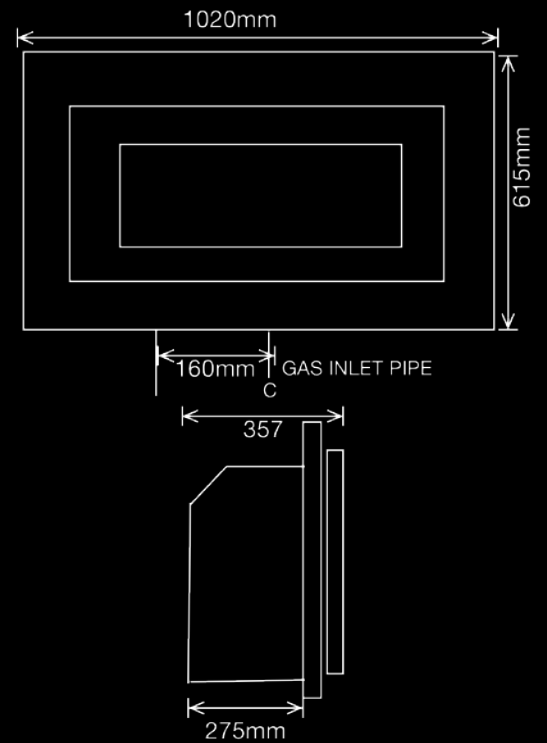

logs

IDEAL OPENING SIZE 750 mm wide ,490 mm height

TRIM 1040 mm wide X 565 mm high

OPENING NEEDED 515mm high X
940mm WIDE

IMAGE ABOVE SHOWING DROP DOWN FACIA

MANHATTAN WITH BLACK TRIM AND LOGS

MANHATTAN WITH BLACK TRIM AND PEBBLES

IDEAL OPENING SIZES
REQUIRED : 770MM WIDE X
660MM HIGH X 300MM DEPTH
THIS APPLIANCE COMES
WITH A FITTING FRAME FOR
EASY INSTALLATION

Driftwood

Pebbles

Logs

MIAMI

SHOWING SOME OF THE VARIATIONS OF TRIMS AND FUEL

MIAMI COPPER WITH LOGS

MIAMI CHROME & BLACK WITH PEBBLES

MIAMI GRAPHITE WITH PEBBLES

MIAMI BLACK WITH LOGS

IDEAL OPENING SIZES
 REQUIRED : 770mm WIDE X
 510mm HIGH X 300mm DEPTH
**THIS APPLIANCE COMES
 WITH A FITTING FRAME FOR
 EASY INSTALLATION**