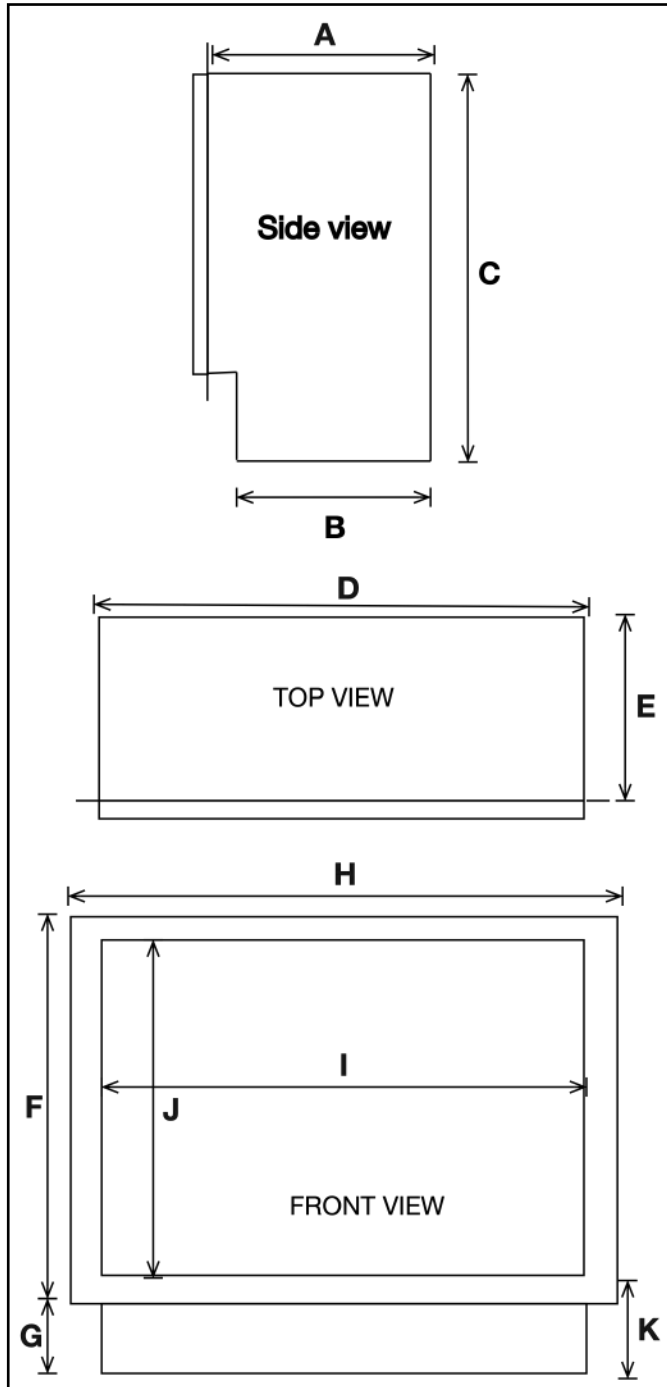

RENO	MADISON	TULSA	DENVER & CURVE	TULSA XL
A	305mm	305mm	305mm	305mm	305mm
B	305mm	290mm	290mm	290mm	290mm
C	530mm	530mm	680mm	530mm	780mm
D	580mm	722mm	722mm	872mm	722mm
E	305mm	305mm	305mm	305mm	305mm
F	490mm	490mm	640mm	490mm	740mm
G	80mm	80mm	80mm	80mm	80mm
H	660mm	805mm	805mm	955mm	805mm
I	605mm	750mm	750mm	900mm	750mm
J	410mm	410mm	560mm	410mm	660mm
K	120mm	120mm	120mm	120mm	120mm

TRIMS & COLOURS

COLOUR	GRANDE	PANORAMIC	STANDARD
BLACK	YES	YES	YES
COPPER	YES	YES	YES
GRAPHITE	YES	YES	YES
CREAM	YES	YES	YES
MINK	YES	YES	YES
CHAMPAGNE	YES	YES	YES
CHROME	NO	NO	YES
BRUSHED	NO	NO	YES
GOLD	YES	YES	YES
BLACK SPARKLE	YES	YES	YES
GRAPHITE SPARKLE	YES	YES	YES

BUILDERS OPENING REQUIRED FOR FIRE BOX (ADDITIONAL BUILDING WORK MAY BE REQUIRED TO COMPLETE INSTALLATION)

	RENO	MADISON	TULSA	TULSA XL	DENVER & CURVE
HEIGHT	550mm	550mm	700mm	800mm	550mm
WIDTH MIN -MAX	605 - 630 mm	750-775mm	750-775mm	750-775mm	905-930mm
MINIMUM DEPTH	360mm	360mm	360mm	360mm	360mm

Flue requirements : class 1 or class 2 (125mm liner) can be fitted with flue spigot supplied by crystal fires
ALL MODELS IN THE CONNELLY COLLECTION CAN BE INSTALLED INTO A CONVENTIONAL CLASS 1 CHIMNEY
IF YOUR CHIMNEY REQUIRES LINING ,A 125 mm DIAMETER LINER WITH CAN BE USED

IF A FLUE LINER IS TO BE FITTED A FLUE ADAPTER IS AVAILABLE TO CONNECT DIRECTLY TO THE APPLIANCE