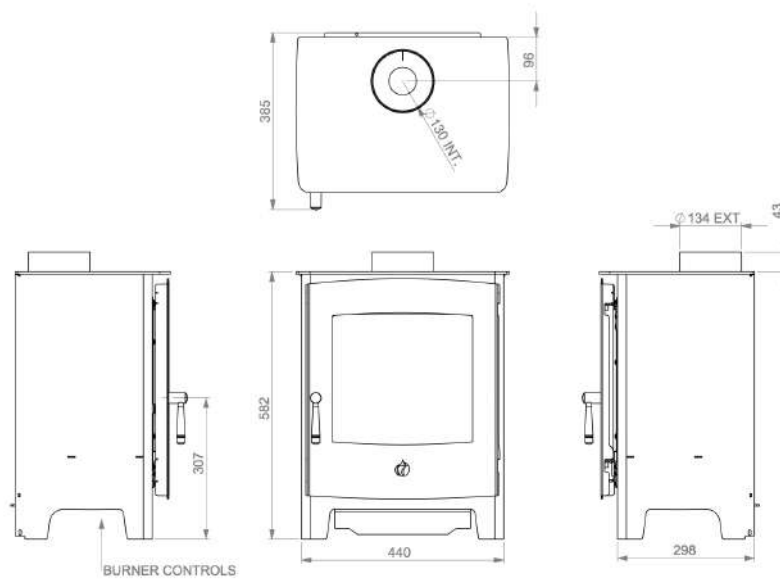

california stove sizes

connelly stove sizes

Position	Non combustible material	Combustible material
	Distance mm	
Above	100mm	300mm
Back	50mm	300mm
Left	100mm	300mm
Right	100mm	300mm

Table to the left shows clearances which must be adhered to

Fitting the stove any closer to the back may cause Nuisance shutdown of the stove as the airflow may be compromised and the thermal cut off will operate

ALLOW 150 mm IN FRONT FOR HEARTH