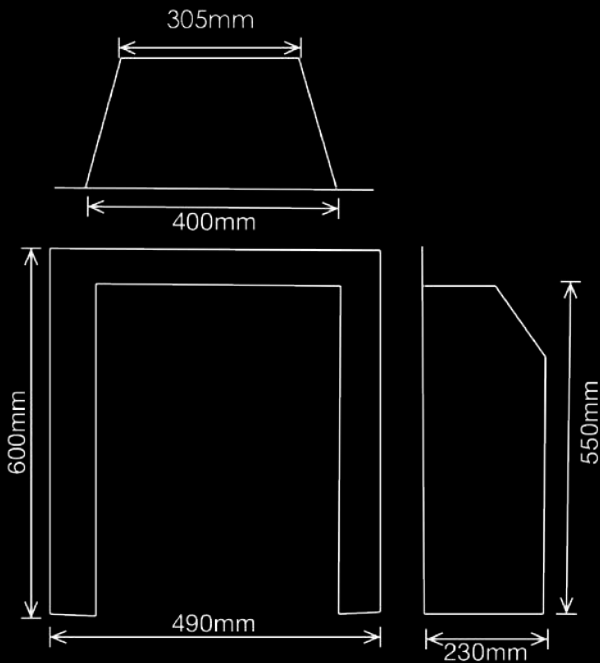

THE GEM GAS FIRE HERE SHOWN WITH CAST IRON MONARCH TRIM AND FRET, THE SOLID CAST IRON FRAME GIVES IT A TRADITIONAL LOOK, AND COMPLIMENTS THE GEM FIRE