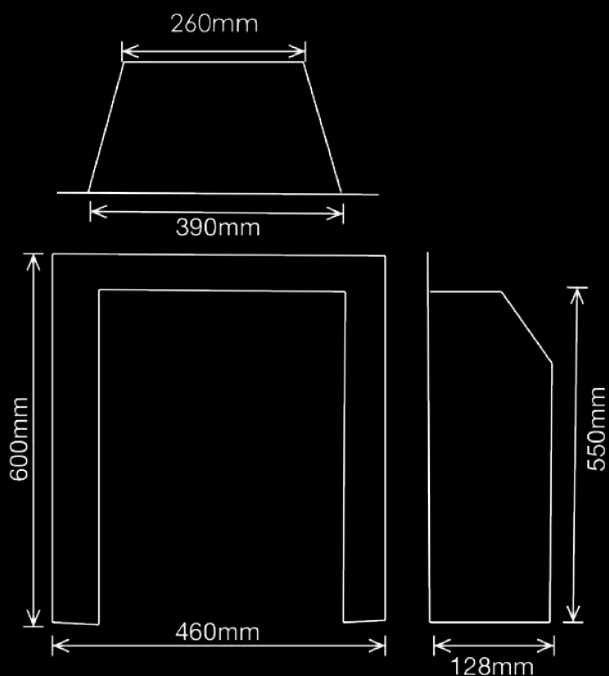

Slimline inset gas fire

SLIMLINE BRASS WITH COALS SHOWN

The slimline gas fire a mid range depth gas fire ,ideal for pre cast flues where the depth is limited , comes with coals or pebbles

TERMS & CONDITIONS APPLY