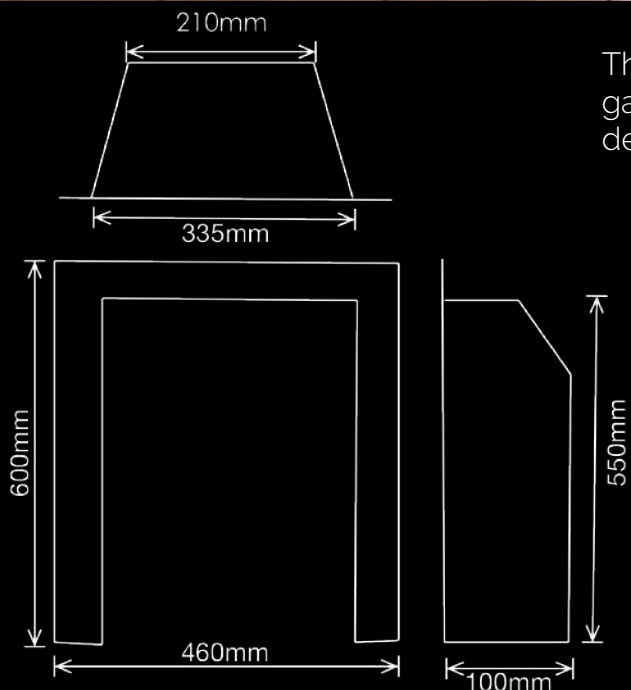

DIAMOND inset gas fire

DIAMOND COALS CHROME TRIM SHOWN

The diamond gas fire is a very slim depth gas fire ideal for pre cast flues where depth is limited