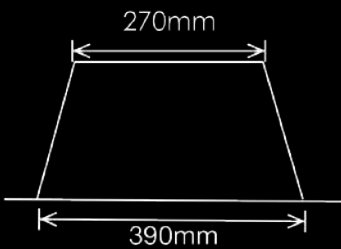

SUPER inset gas fire

SUPER CONTEMPORARY TRIM PEBBLES SHOWN

The super heatrave long lasting gas fire ,the original inset from the crystal fires range , nice depth and a great flame picture too ,available with coals & pebbles