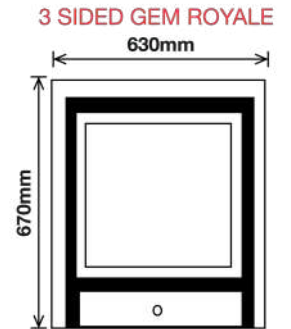

logs

IDEAL OPENING SIZE 750 mm wide ,490 mm height

TRIM 1040 mm wide X 565 mm high

OPENING NEEDED 515mm high X
940mm WIDE

IMAGE ABOVE SHOWING DROP DOWN FACIA

MANHATTAN WITH BLACK TRIM AND LOGS

MANHATTAN WITH BLACK TRIM AND PEBBLES

OPTIONS SIZES TO LEFT

A FITTING FRAME IS SUPPLIED FOR EASY INSTALLATION OF THE OPTIONS FIRES

OPENING SIZES REQUIRED

415mm WIDE
 570mm HIGH (MUST BE 300mm OFF THE FLOOR OR HEARTH REQUIRED)
 DEPTH WITH GEM 250 mm
 DEPTH WITH MONTANA 320 mm

ALSO AVAILABLE WITH GEM FIRE

3 SIDED ROYALE SHOWN WITH MONTANA GLASS FRONTED FIRE

FITS STANDARD
16 X 22 INCH OPENING
250 MM DEEP
**DEPTH REQUIRED WITH
MONTANA IS 320 mm**

opening size needed
415mm wide x 570 mm high
x 250 mm deep
**DEPTH REQUIRED WITH
MONTANA IS 320 mm**