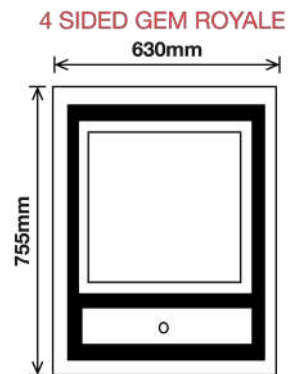

TOP
SHOWN WITH
BLACK PANORAMIC TRIM
& High definition logs
(1365 MM X 590 MM)

Bottom
shown with standard log set
and limestone panrama
frame
can be installed on a hearth
as shown below or as a hole
in the wall

logs

IDEAL OPENING SIZE 750 mm wide ,490 mm height

TRIM 1040 mm wide X 565 mm high

OPENING NEEDED 515mm high X
940mm WIDE

IMAGE ABOVE SHOWING DROP DOWN FACIA

MANHATTAN WITH BLACK TRIM AND LOGS

MANHATTAN WITH BLACK TRIM AND PEBBLES

OPTIONS SIZES TO LEFT

A FITTING FRAME IS SUPPLIED FOR EASY INSTALLATION OF THE OPTIONS FIRES

OPENING SIZES REQUIRED

415mm WIDE
 570mm HIGH (MUST BE 300mm OFF THE FLOOR OR HEARTH REQUIRED)
 DEPTH WITH GEM 250 mm
 DEPTH WITH MONTANA 320 mm

ALSO AVAILABLE WITH GEM FIRE

3 SIDED ROYALE SHOWN WITH MONTANA GLASS FRONTED FIRE

FITS STANDARD
16 X 22 INCH OPENING
250 MM DEEP
**DEPTH REQUIRED WITH
MONTANA IS 320 mm**

opening size needed
415mm wide x 570 mm high
x 250 mm deep
**DEPTH REQUIRED WITH
MONTANA IS 320 mm**