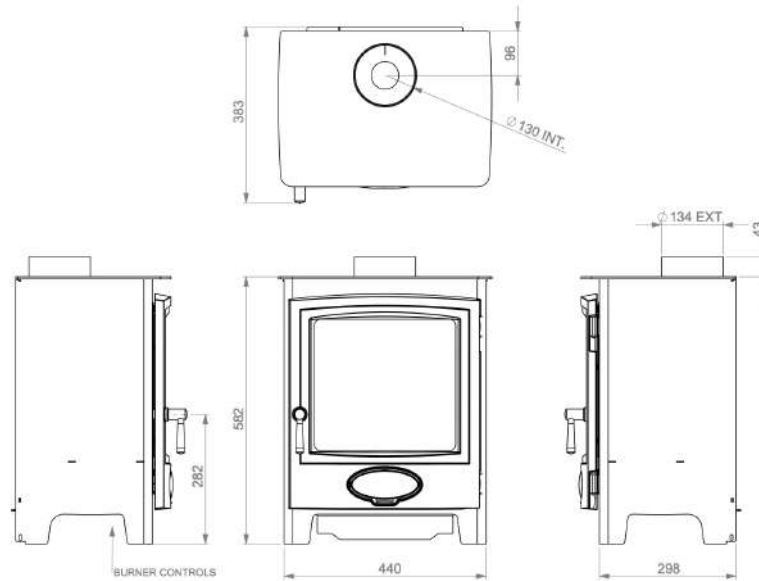

california stove sizes

connelly stove sizes

Position	Non combustible material	Combustible material
	Distance mm	
Above	100mm	300mm
Back	50mm	300mm
Left	100mm	300mm
Right	100mm	300mm

Table to the left shows clearances which must be adhered to

Fitting the stove any closer to the back may cause Nuisance shutdown of the stove as the airflow may be compromised and the thermal cut off will operate

ALLOW 150 mm IN FRONT FOR HEARTH