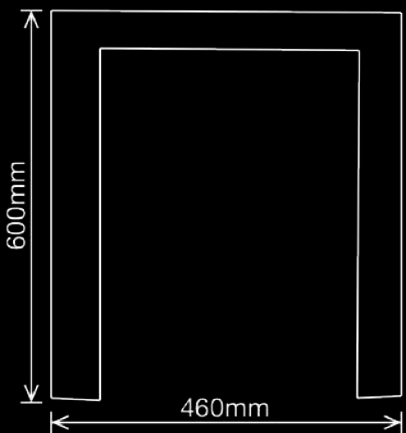

TERMS & CONDITIONS APPLY