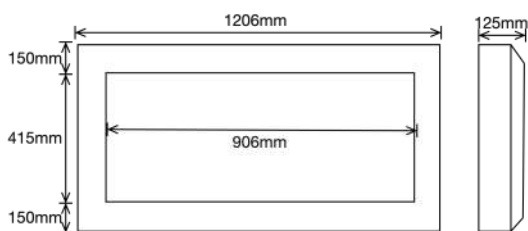

TOP
SHOWN WITH
BLACK PANORAMIC TRIM
& High definition logs
(1365 MM X 590 MM)

Bottom
shown with standard log set
and limestone panrama
frame
can be installed on a hearth
as shown below or as a hole
in the wall

SHOWN WITH BRUSHED TRIM (970mm x 490 mm) CAN ALSO BE INSTALLED TRIMLESS WITH A PLASTER FINISH UP TO THE FIRE

panorama fireplace sizes

CONNELLY CURVE WITH PANORAMA FIREPLACE FROM THE CHRISTMAS CELEBRATIONS