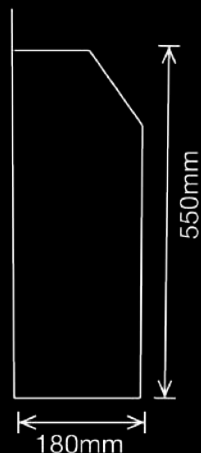

TERMS & CONDITIONS APPLY