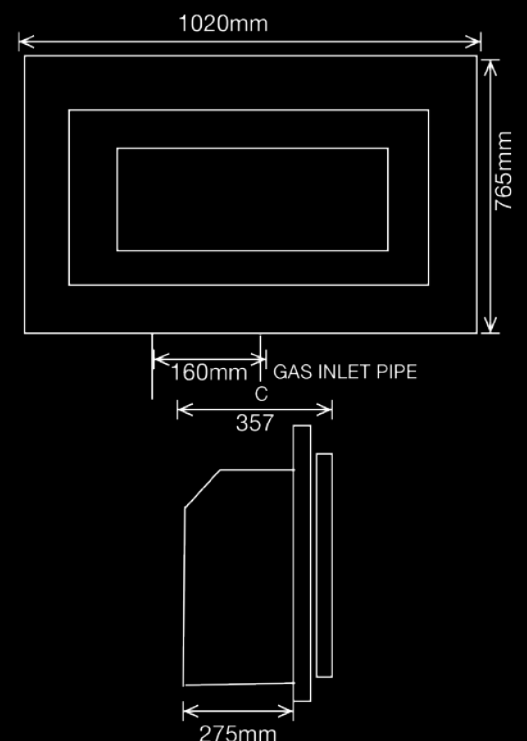

logs

IDEAL OPENING SIZE 750 mm wide ,490 mm height

TRIM 1040 mm wide X 565 mm high

OPENING NEEDED 515mm high X
940mm WIDE

IMAGE ABOVE SHOWING DROP DOWN FACIA

MANHATTAN WITH BLACK TRIM AND LOGS

MANHATTAN WITH BLACK TRIM AND PEBBLES

IDEAL OPENING SIZES
REQUIRED : 770MM WIDE X
660MM HIGH X 300MM DEPTH
THIS APPLIANCE COMES
WITH A FITTING FRAME FOR
EASY INSTALLATION

Driftwood

Pebbles

Logs

MIAMI

SHOWING SOME OF THE VARIATIONS OF TRIMS AND FUEL