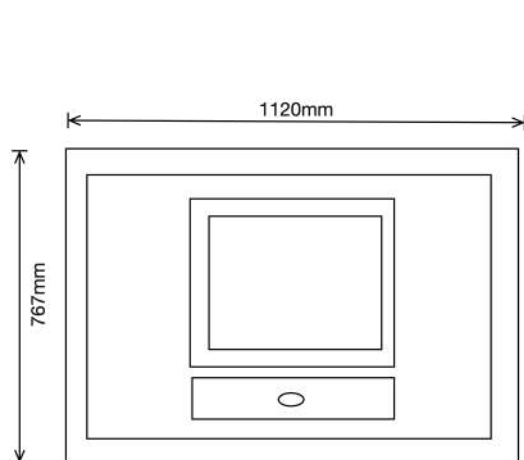

OPTIONS RANGE OPTIONS 2 & 5

OPTION 1

OPTIONS SIZES TO LEFT

A FITTING FRAME IS SUPPLIED FOR EASY INSTALLATION OF THE OPTIONS FIRES

OPENING SIZES REQUIRED

415mm WIDE
570mm HIGH (MUST BE 300mm OFF THE FLOOR OR HEARTH REQUIRED)
DEPTH WITH GEM 250 mm
DEPTH WITH MONTANA 320 mm

ALL OF THE OPTIONS VARIATIONS ARE AVAILABLE WITH THE GLASS FRONTED MONTANA GAS FIRE